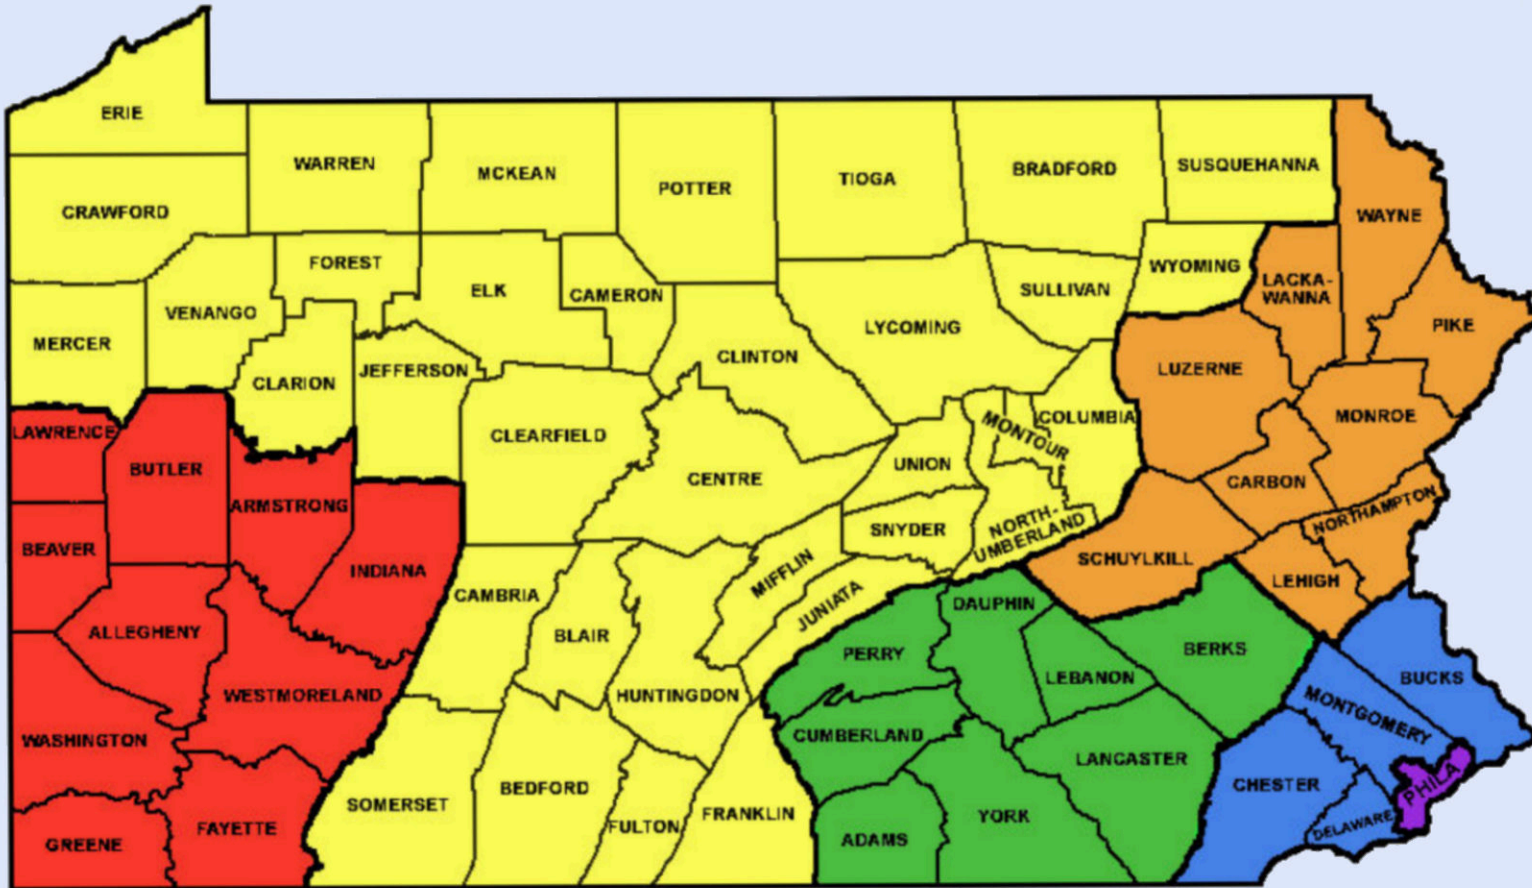

Pennsylvanians Support Legislation Banning Discrimination Based on Sexual Orientation, Gender Identity or Expression

**Northwest/
West Central**
64% support
28% oppose

Northeast
74% support
20% oppose

Southwest
60% support
29% oppose

Southeast
69% support
26% oppose

South Central
67% support
24% oppose

Philadelphia
74% support
20% oppose